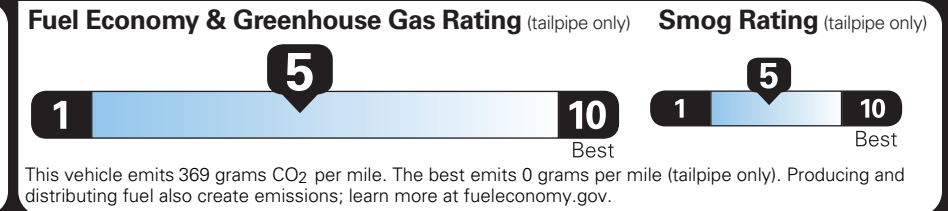

Actual results will vary for many reasons, including driving conditions and how you drive and maintain your vehicle. The average new vehicle gets 29 MPG and costs $8,500 to fuel over 5 years. Cost estimates are based on 15,000 miles per year at $3.30 per gallon. MPGe is miles per gasoline gallon equivalent. Vehicle emissions are a significant cause of climate change and smog.

fueleconomy.gov

Calculate personalized estimates and compare vehicles